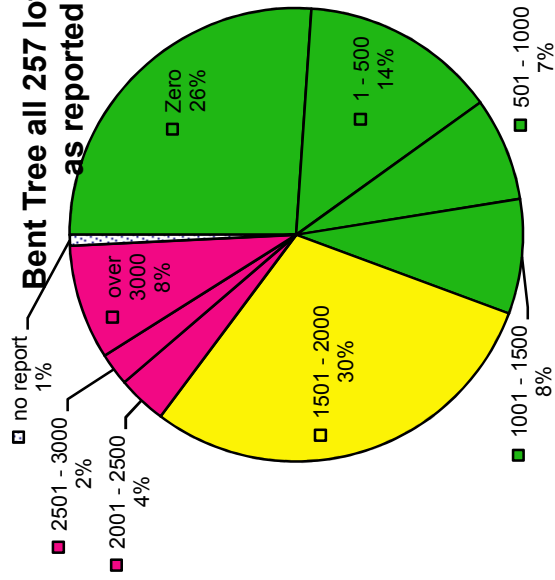

Bent Tree all 257 lots' irrigated area in square feet as reported thru November 1, 2007

Bent Tree lots 197 - 232 irrigated area in square feet as reported thru November 1, 2007